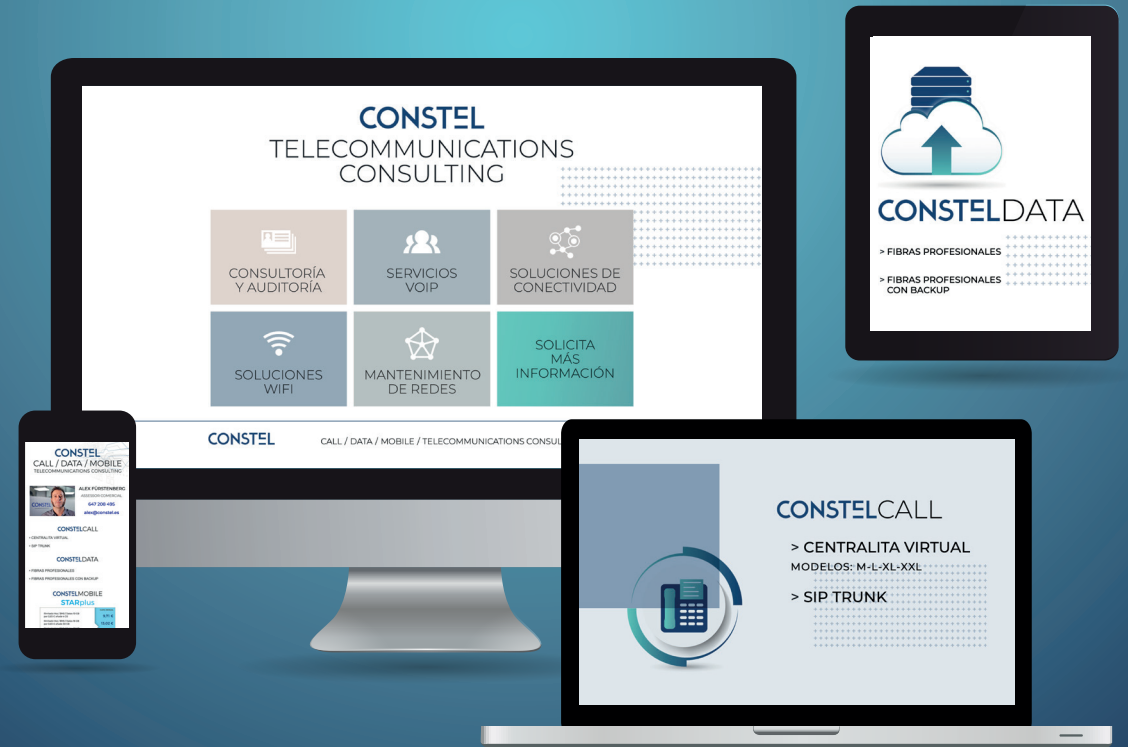

virtual card services

Virtual Presentation Card

Design/Creation web

Marketing On Line

Graphic Design

- - virtual card